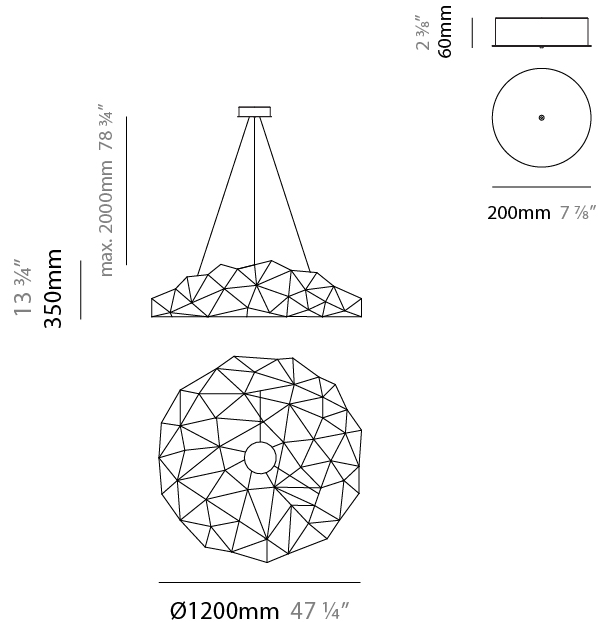

1. To build a product code in our configurator select the specify button on the base model # product page
2. To build a manual product code on this datasheet choose from the options listed below in blue font and add the suffix to the base model #

GENERAL

Series: Universe Disc
Brand: Quasar
Division: Design
Mounting Type: Suspension
Mounting Location: Ceiling
Subcategory: Ambient

PHYSICAL

Shape: Round
Diameter (mm): 1200
Diameter (in): 47 1/4
Height (mm): 350
Height (in): 13 3/4
Max. Overall Height (mm): 2350
Max. Overall Height (in): 92 1/2
Light Distribution: Omnidirectional
Weight (kg): 5
Weight (lbs): 11
Fixture Finish: [NIC / BRA / BBR](#)
Fixture Material: Metal
Cable Details: 2000mm Cable
Upon Request: Custom Sizes

ELECTRICAL

Number of Lamps: 65
Lamp Type: LED Retrofit
Input Wattage (W): 21.45
Bulb Included: Bulb Included
Max. Wattage Per Lamp (W): 0.33
Lamp Base: E10
[Dimming: Non-Dimming / Phase Dimming (120vac Only)](#)
Driver Included: Yes
Driver Location: Integrated
Driver Type: Constant Voltage - 120/277Vac
Driver Class: Class 2
Input Voltage (V): 120 - 277
Output Voltage (V): 12
Lamp Voltage (V): 12
Upon Request: (Not included - see components) Integral: 0-10Vdc dimming

LED

[Color Temperature (°K): 2600 / 3000 / 3500](#)
Max. Delivered Lumen (lm): 1495 (2600K)
CRI: >90 CRI
Lamp Life (hrs): 50000

OPTICAL

RATINGS AND CERTIFICATIONS

Certified By: Certified for North American Standards
IP rating: IP20