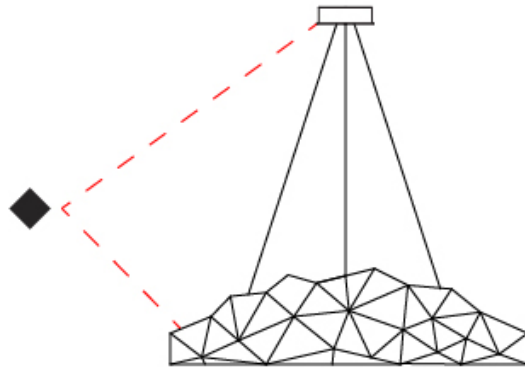

UNIVERSE DISC SUSPENSION

D101702-

PROJECT

TYPE

SPECIFIER

QUANTITY

DATE

D