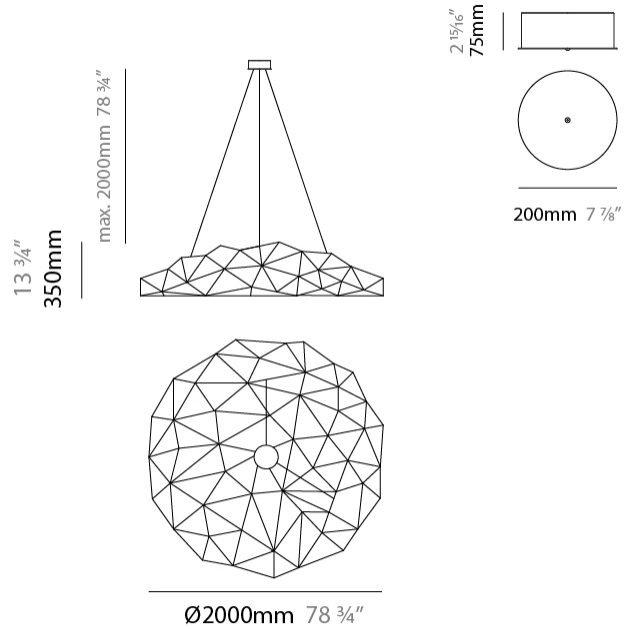

1. To build a product code in our configurator select the specify button on the base model # product page
2. To build a manual product code on this datasheet choose from the options listed below in blue font and add the suffix to the base model #

GENERAL

Series: Universe Disc
Brand: Quasar
Division: Design
Mounting Type: Suspension
Mounting Location: Ceiling
Subcategory: Ambient

PHYSICAL

Shape: Round
Diameter (mm): 2000
Diameter (in): 78 ¾
Height (mm): 350
Height (in): 13 ¾
Max. Overall Height (mm): 2350
Max. Overall Height (in): 92 ½
Light Distribution: Omnidirectional
Weight (kg): 5
Weight (lbs): 11
Fixture Finish: [NIC / BRA / BBR](#)
Fixture Material: Metal
Upon Request: Custom Sizes

ELECTRICAL

Number of Lamps: 150
Lamp Type: LED Retrofit
Input Wattage (W): 49.5
Bulb Included: Bulb Included
Max. Wattage Per Lamp (W): 0.33
Lamp Base: E10
Dimming: [Non-Dimming / Phase Dimming (120vac Only)](#)
Driver Included: Yes
Driver Location: Integrated
Driver Type: Constant Voltage - 120/277Vac
Driver Class: Class 2
Input Voltage (V): 120 - 277
Output Voltage (V): 12
Lamp Voltage (V): 12
Upon Request: (Not included - see components) Integral: 0-10Vdc dimming

LED

Color Temperature (°K): [2600 / 3000 / 3500](#)
Max. Delivered Lumen (lm): 3450 (2600K)
CRI: >90 CRI
Lamp Life (hrs): 50000

OPTICAL

RATINGS AND CERTIFICATIONS

Certified By: Certified for North American Standards
IP rating: IP20